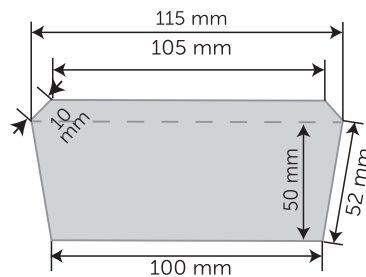

Food box L*

Product: Food Box L
SKU: FBLK022
Material: cellulose fibre
Coating: Kaolin
Product Weight: 23,2 g
Capacity (ml): 750
Capacity (g): 750
Colour outside: kraft
Colour inside: white

USAGE:

Warm dishes: Yes (up to 100 ° C)

Cold dishes: Yes

Liquid food: No

Refrigerator: Yes (up to -18 ° C)

Maintaining of temperature:

(starting food temperature 100°C)

- After 60 min, food temp. 50 °C
- After 150 min, food temp. 30 °C

Biodegradable: Yes (in accordance with the European standard EN13432)

PACKAGING:

- 100 items per unit
- 4 units per cardboard box
- 16 cardboard boxes per EPAL

*Tolerance +/- 5%