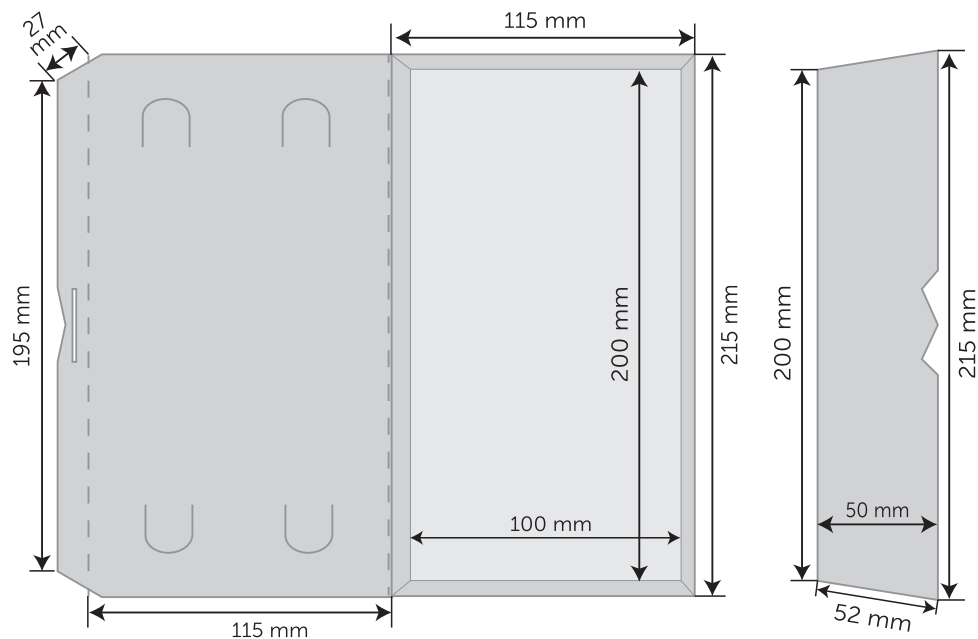

Food box L*

Product: Food Box L
SKU: FBLK022
Material: cellulose fibre
Coating: Kaolin
Product Weight: 23,2 g
Capacity (ml): 750
Capacity (g): 750
Colour outside: kraft
Colour inside: white

USAGE:

Warm dishes: Yes (up to 100 ° C)

Cold dishes: Yes

Liquid food: No

Refrigerator: Yes (up to -18 ° C)

Maintaining of temperature:

(starting food temperature 100°C)

- After 60 min, food temp. 50 °C
- After 150 min, food temp. 30 °C

Biodegradable: Yes (in accordance with the European standard EN13432)

PACKAGING:

- 100 items per unit
- 4 units per cardboard box
- 16 cardboard boxes per EPAL

*Tolerance +/- 5%